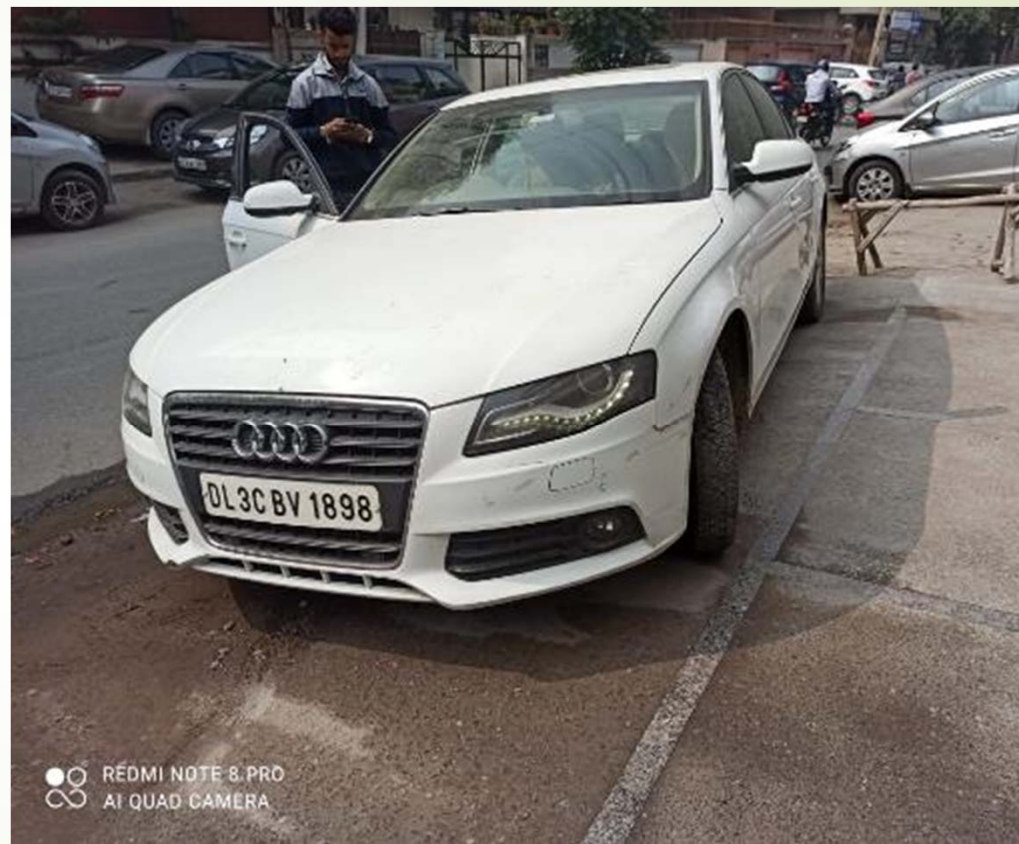

LEEL ELECTRICALS LIMITED

UNDER CORPORATE INSOLVENCY RESOLUTION PROCESS

Audi A4

Model : 2011 (Diesel) / KM Run : 100000 / NO Insurance
Parked at E-6A, Kailash Colony, GK-1, New Delhi
Reserve Price : 1,70,000